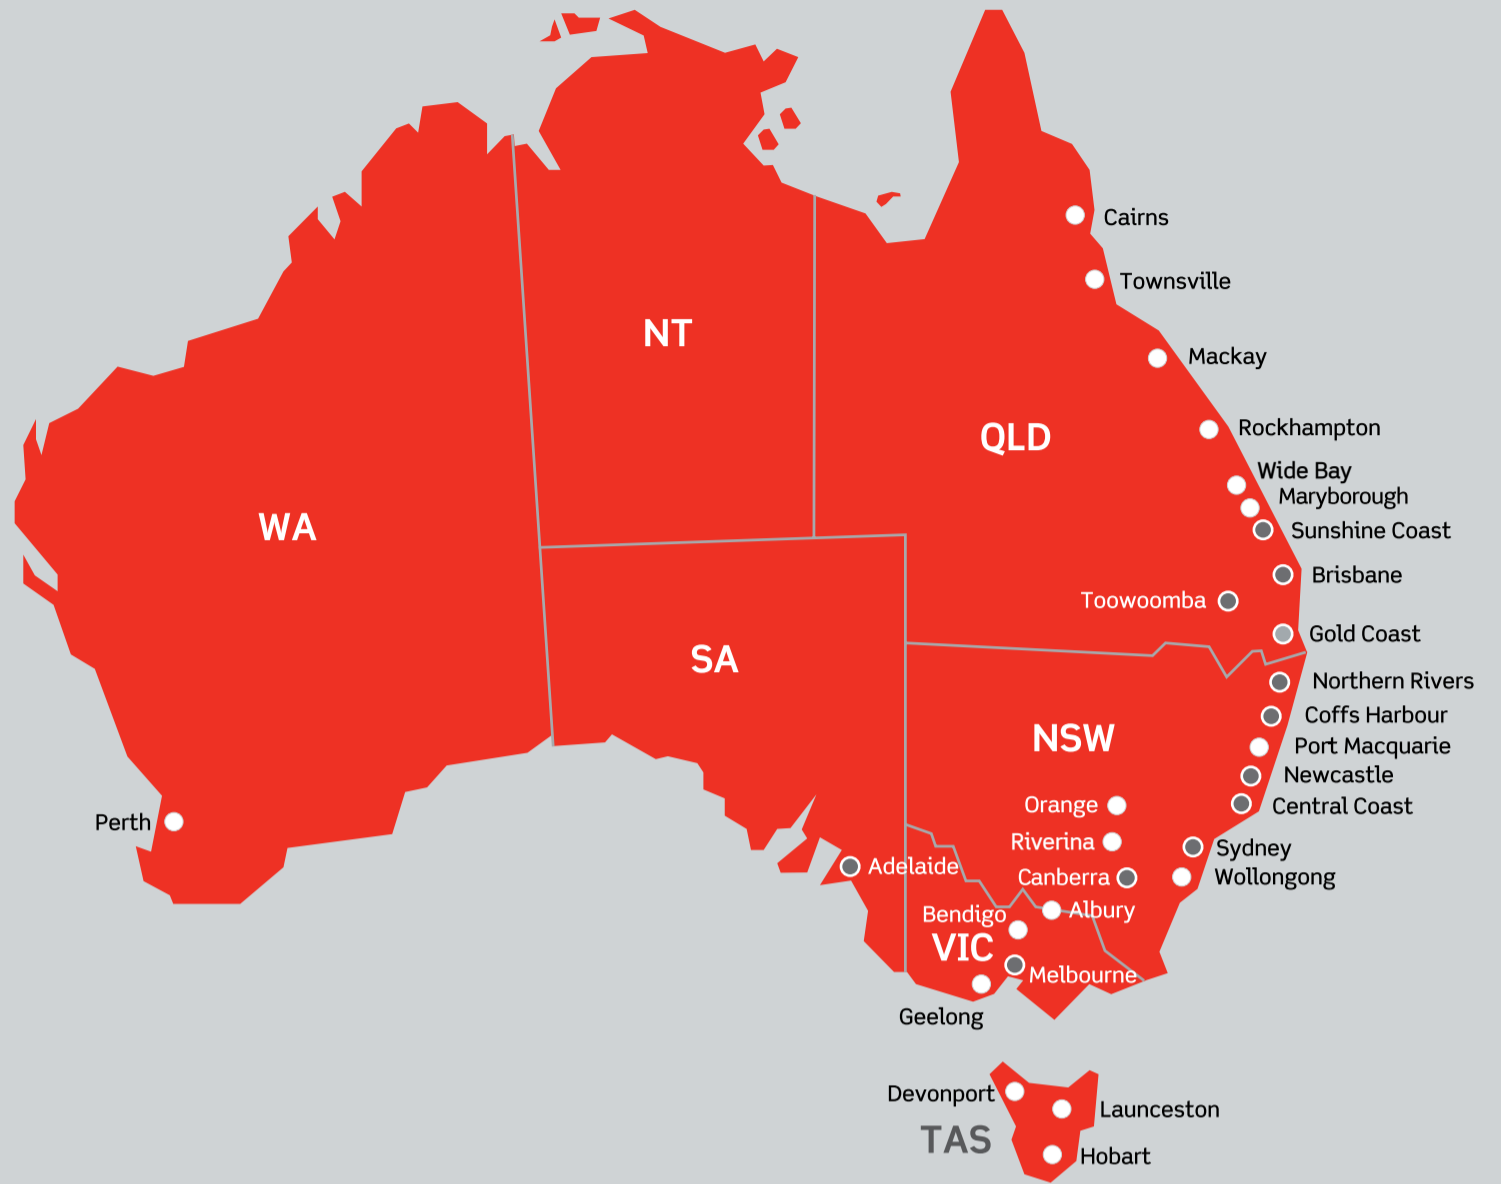

# Pricing from Gold Coast

Tier  
**0**

## Zones

<b>Zone 1</b>	Gold Coast
<b>Zone 2</b>	Adelaide Brisbane Canberra Central Coast Coffs Harbour Lismore, Ballina, Byron Bay Melbourne Newcastle Sunshine Coast Sydney Toowoomba
<b>Zone 3</b>	Albury Bendigo Cairns Devonport Geelong Hobart Launceston Mackay Maryborough Orange & Bathurst Perth Port Macquarie Riverina Rockhampton Townsville Wide Bay Wollongong
<b>Zone 4</b>	Rest of Australia (POA)